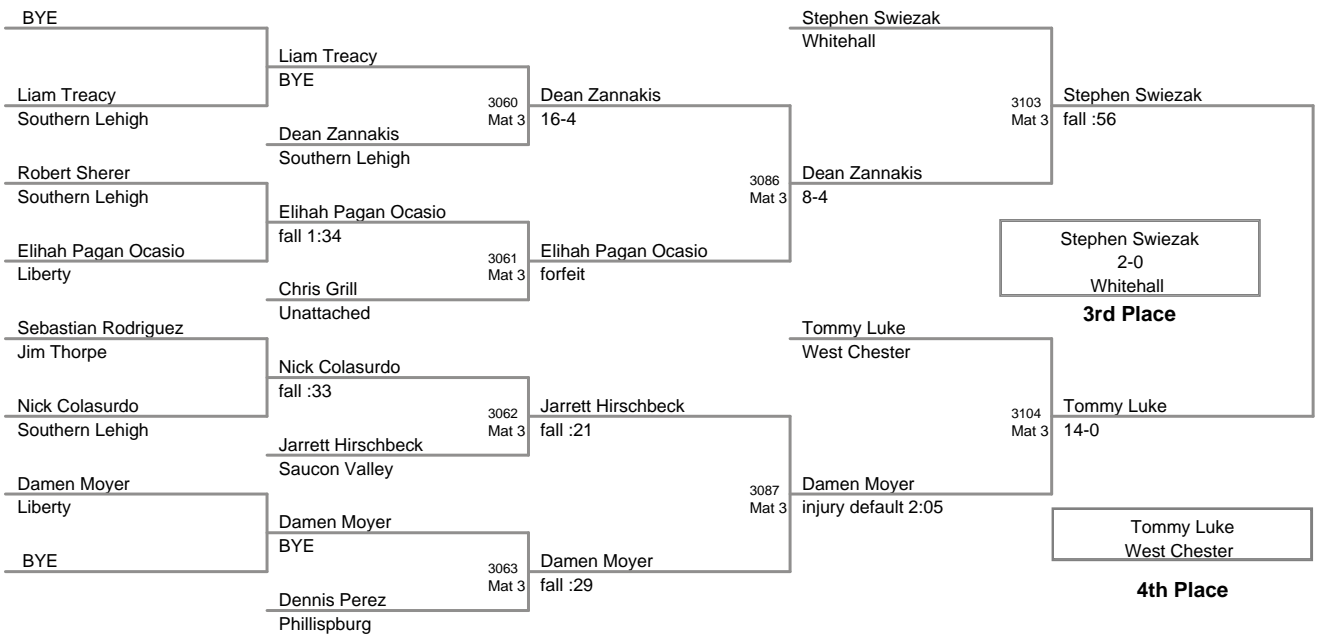

**TURKEY SLAM
Junior (on Mat 3)**

100 Lbs