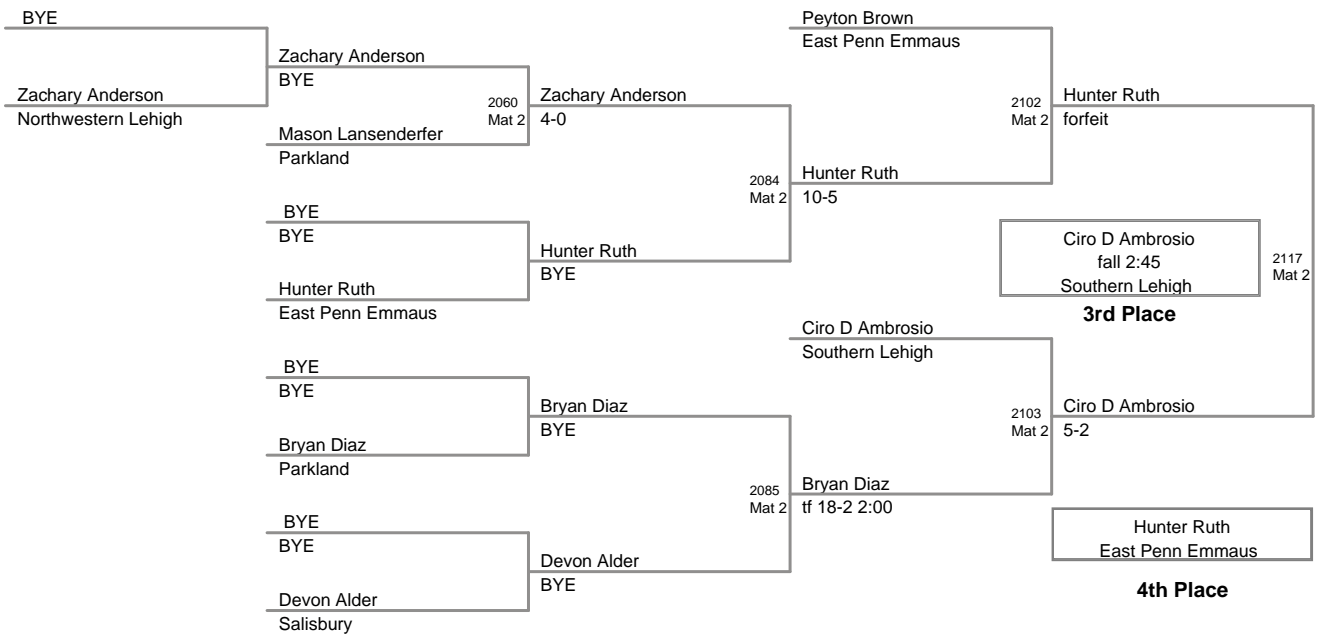

**TURKEY SLAM
Junior (on Mat 1)**

65 Lbs

**TURKEY SLAM
Junior (on Mat 2)**

70 Lbs

TURKEY SLAM
Junior (on Mat 1)

75 Lbs

**TURKEY SLAM
Junior (on Mat 2)**

80 Lbs

TURKEY SLAM
Junior (on Mat 2)

150 Lbs