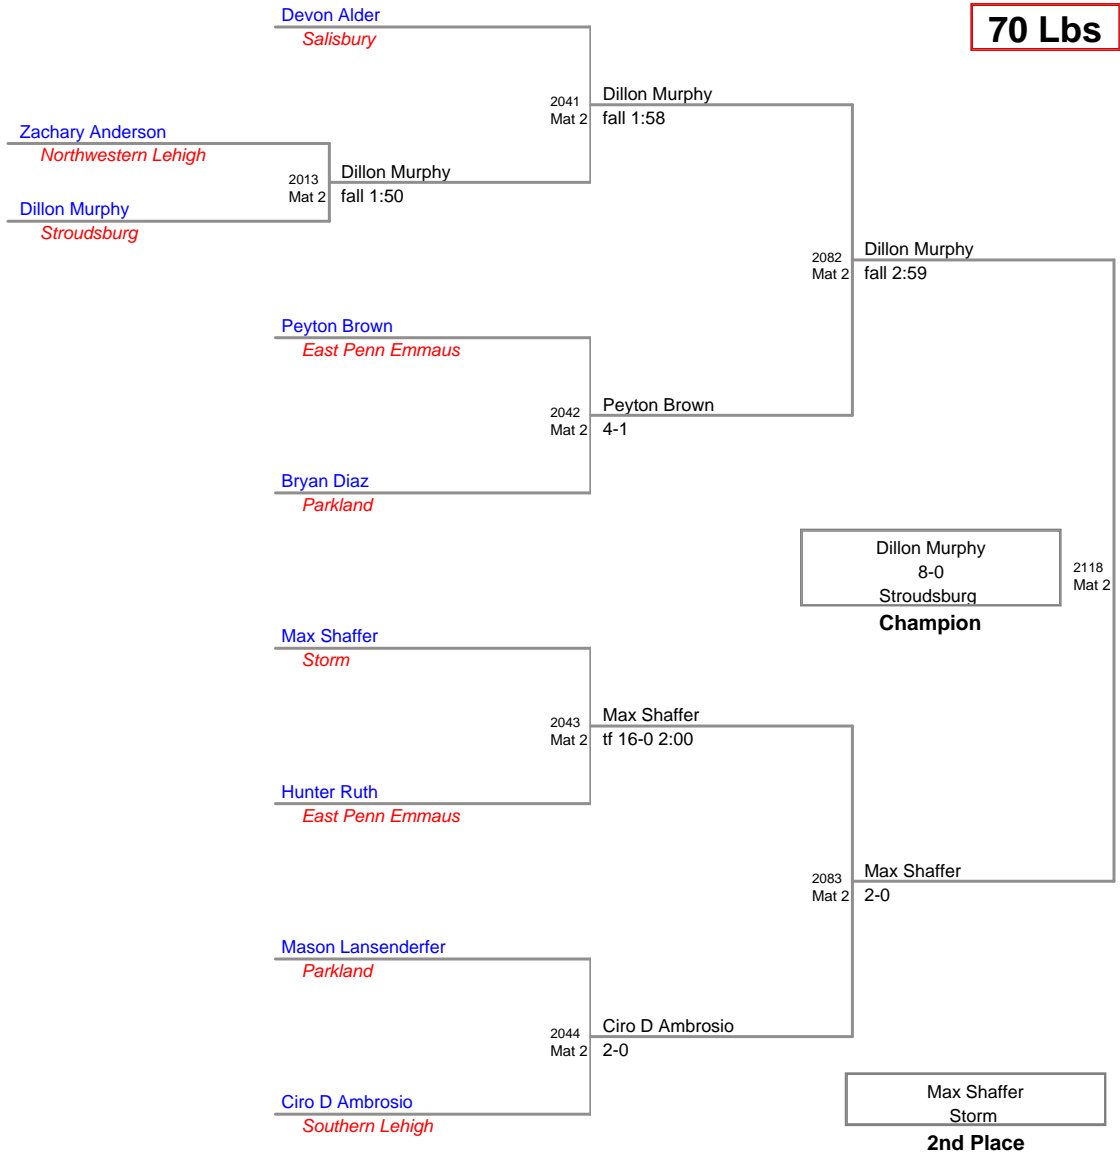

**TURKEY SLAM
Junior (on Mat 1)**

65 Lbs

**TURKEY SLAM
Junior (on Mat 2)**

70 Lbs

TURKEY SLAM
Junior (on Mat 1)

75 Lbs

**TURKEY SLAM
Junior (on Mat 2)**

80 Lbs

TURKEY SLAM
Junior (on Mat 4)

85 Lbs

TURKEY SLAM
Junior (on Mat 4)

90 Lbs

**TURKEY SLAM
Junior (on Mat 3)**

100 Lbs

TURKEY SLAM
Junior (on Mat 3)

115 Lbs

TURKEY SLAM
Junior (on Mat 2)

150 Lbs