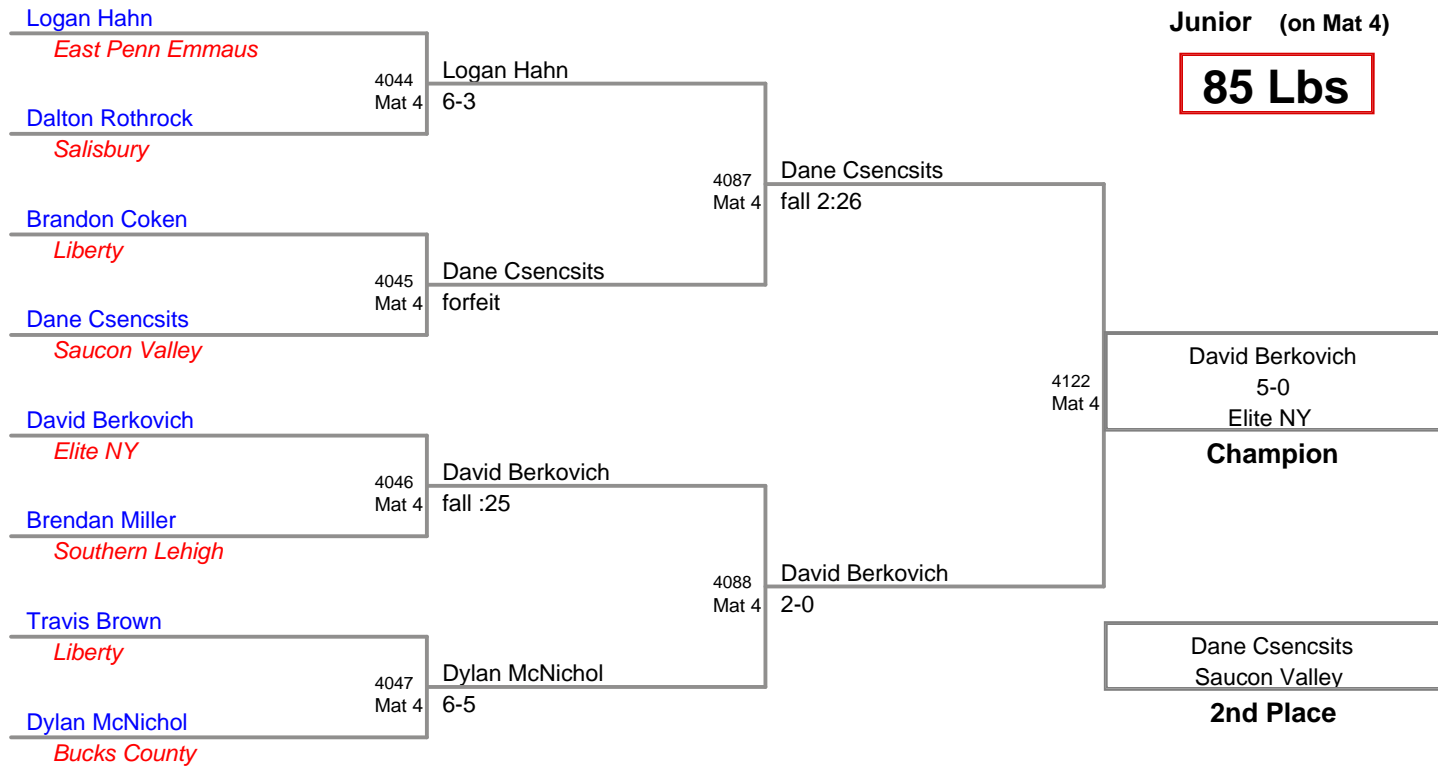

**TURKEY SLAM
Junior (on Mat 1)**

65 Lbs

**TURKEY SLAM
Junior (on Mat 2)**

70 Lbs

TURKEY SLAM
Junior (on Mat 1)

75 Lbs

**TURKEY SLAM
Junior (on Mat 2)**

80 Lbs

TURKEY SLAM
Junior (on Mat 4)

85 Lbs

TURKEY SLAM
Junior (on Mat 4)

90 Lbs

**TURKEY SLAM
Junior (on Mat 3)**

100 Lbs

TURKEY SLAM
Junior (on Mat 3)

115 Lbs

TURKEY SLAM
Junior (on Mat 2)

150 Lbs