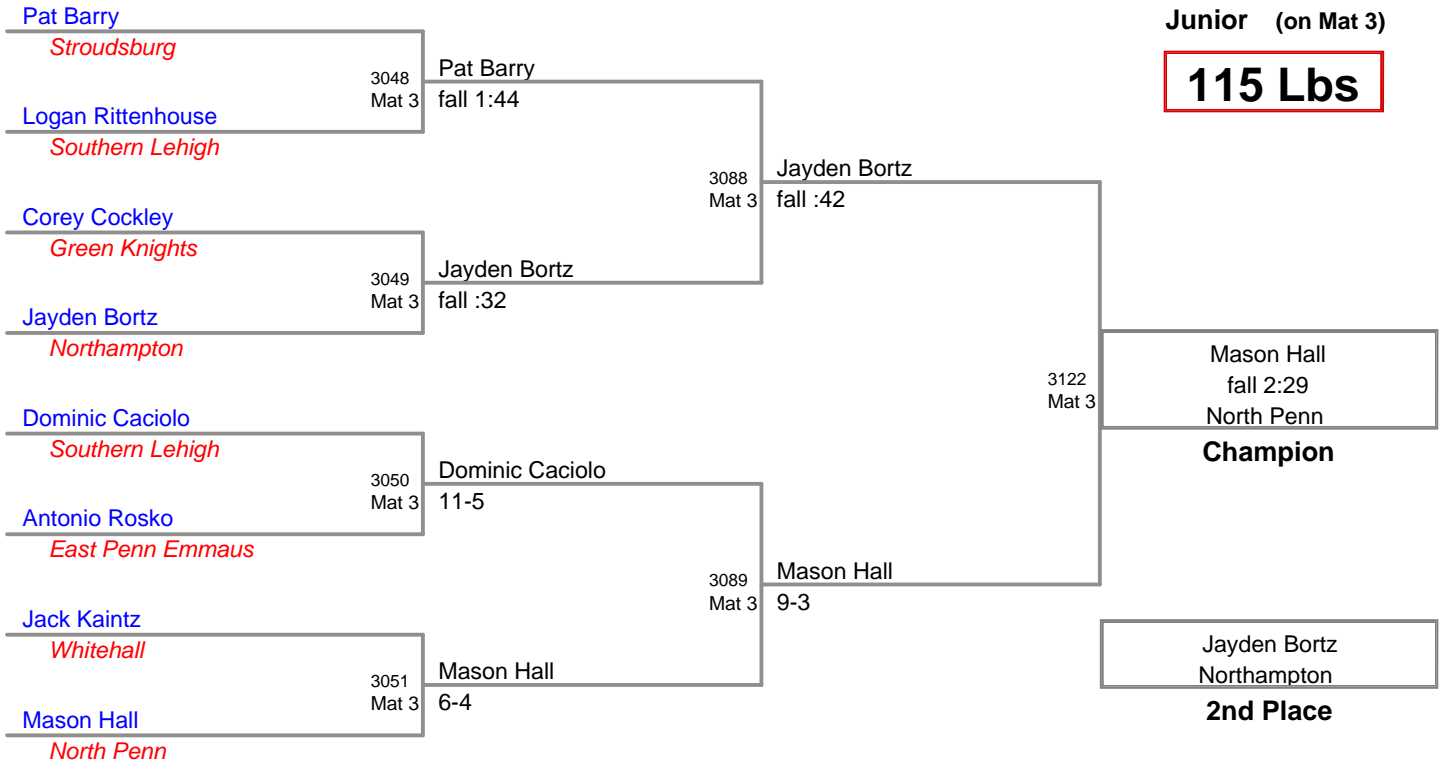

TURKEY SLAM
Junior (on Mat 4)

85 Lbs

TURKEY SLAM
Junior (on Mat 4)

90 Lbs

**TURKEY SLAM
Junior (on Mat 3)**

100 Lbs

TURKEY SLAM
Junior (on Mat 3)

115 Lbs

TURKEY SLAM
Junior (on Mat 2)

150 Lbs