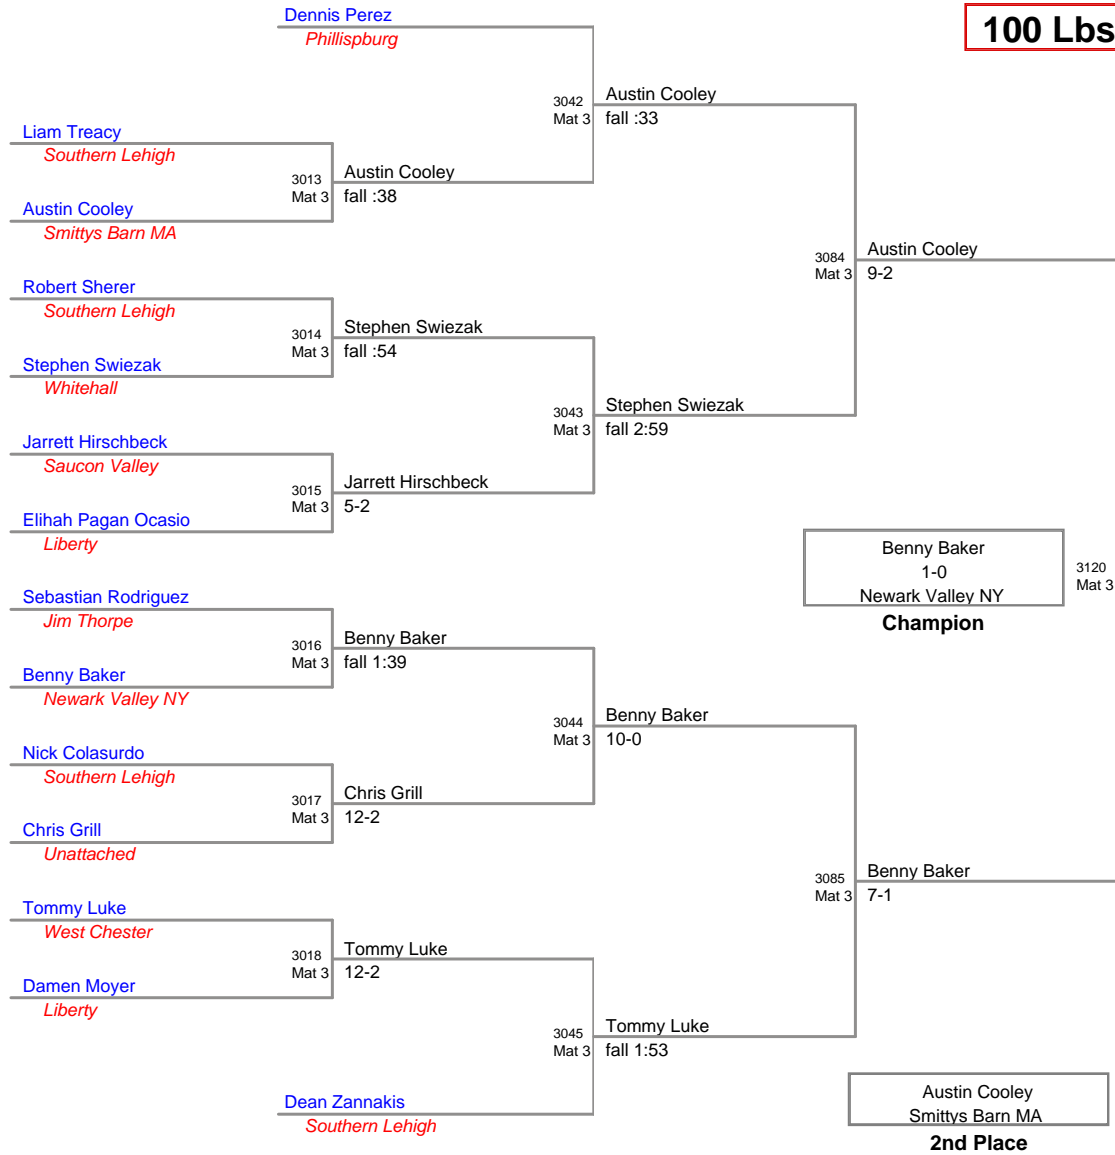

TURKEY SLAM
Junior (on Mat 4)

85 Lbs

TURKEY SLAM
Junior (on Mat 4)

90 Lbs

**TURKEY SLAM
Junior (on Mat 3)**

100 Lbs

TURKEY SLAM
Junior (on Mat 3)

115 Lbs

TURKEY SLAM
Junior (on Mat 2)

150 Lbs