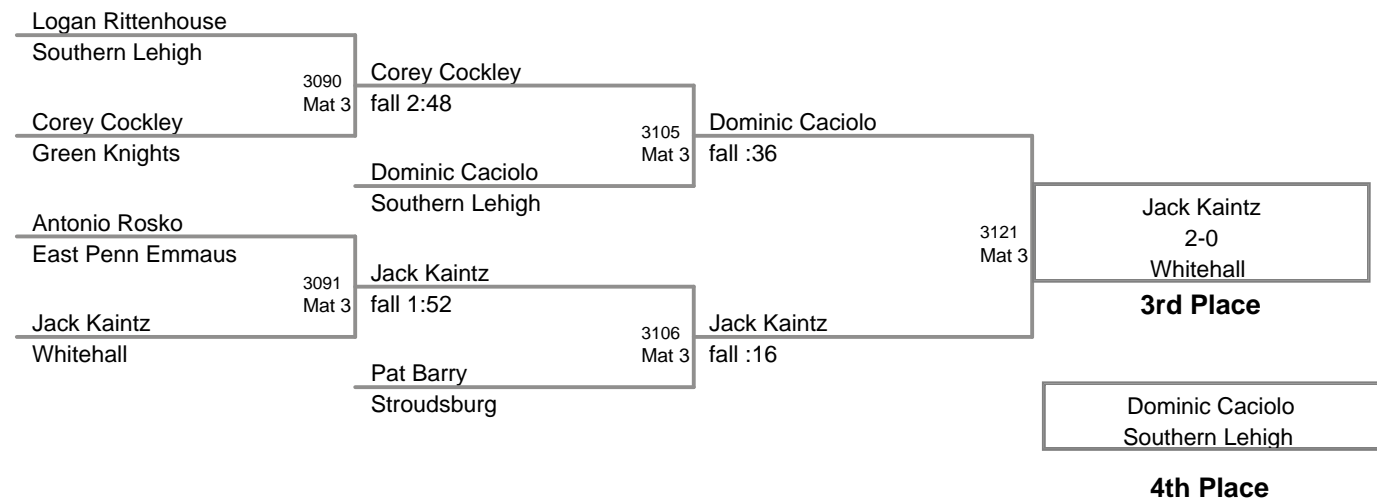

TURKEY SLAM
Junior (on Mat 4)

85 Lbs

TURKEY SLAM
Junior (on Mat 4)

90 Lbs

**TURKEY SLAM
Junior (on Mat 3)**

100 Lbs

TURKEY SLAM
Junior (on Mat 3)

115 Lbs