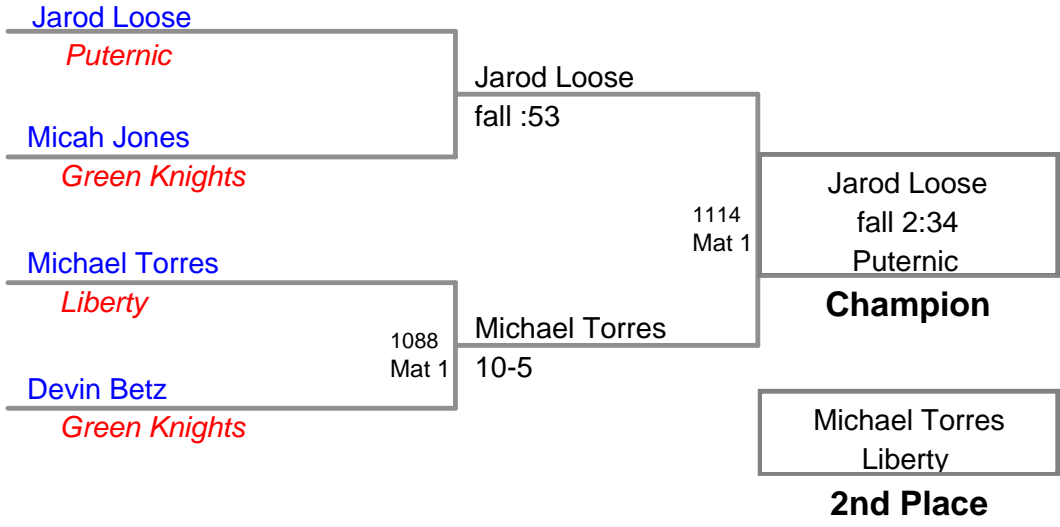

**TURKEY SLAM
Junior (on Mat 1)**

65 Lbs

**TURKEY SLAM
Junior (on Mat 2)**

70 Lbs

TURKEY SLAM
Junior (on Mat 1)

75 Lbs

**TURKEY SLAM
Junior (on Mat 2)**

80 Lbs

TURKEY SLAM
Junior (on Mat 4)

85 Lbs

TURKEY SLAM
Junior (on Mat 4)

90 Lbs

**TURKEY SLAM
Junior (on Mat 3)**

100 Lbs

TURKEY SLAM
Junior (on Mat 3)

115 Lbs

TURKEY SLAM
Junior (on Mat 2)

150 Lbs