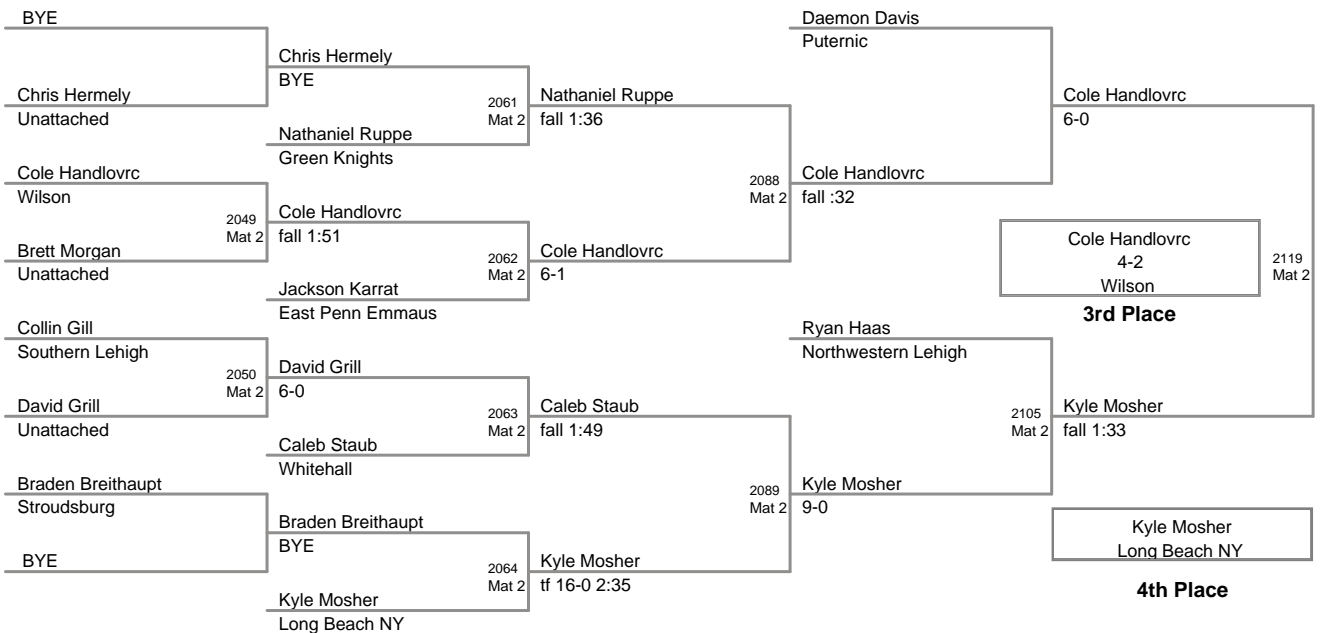

**TURKEY SLAM
Junior (on Mat 1)**

65 Lbs

**TURKEY SLAM
Junior (on Mat 2)**

70 Lbs

TURKEY SLAM
Junior (on Mat 1)

75 Lbs

**TURKEY SLAM
Junior (on Mat 2)**

80 Lbs

TURKEY SLAM
Junior (on Mat 4)

85 Lbs

TURKEY SLAM
Junior (on Mat 4)

90 Lbs

**TURKEY SLAM
Junior (on Mat 3)**

100 Lbs

TURKEY SLAM
Junior (on Mat 3)

115 Lbs

TURKEY SLAM
Junior (on Mat 2)

150 Lbs