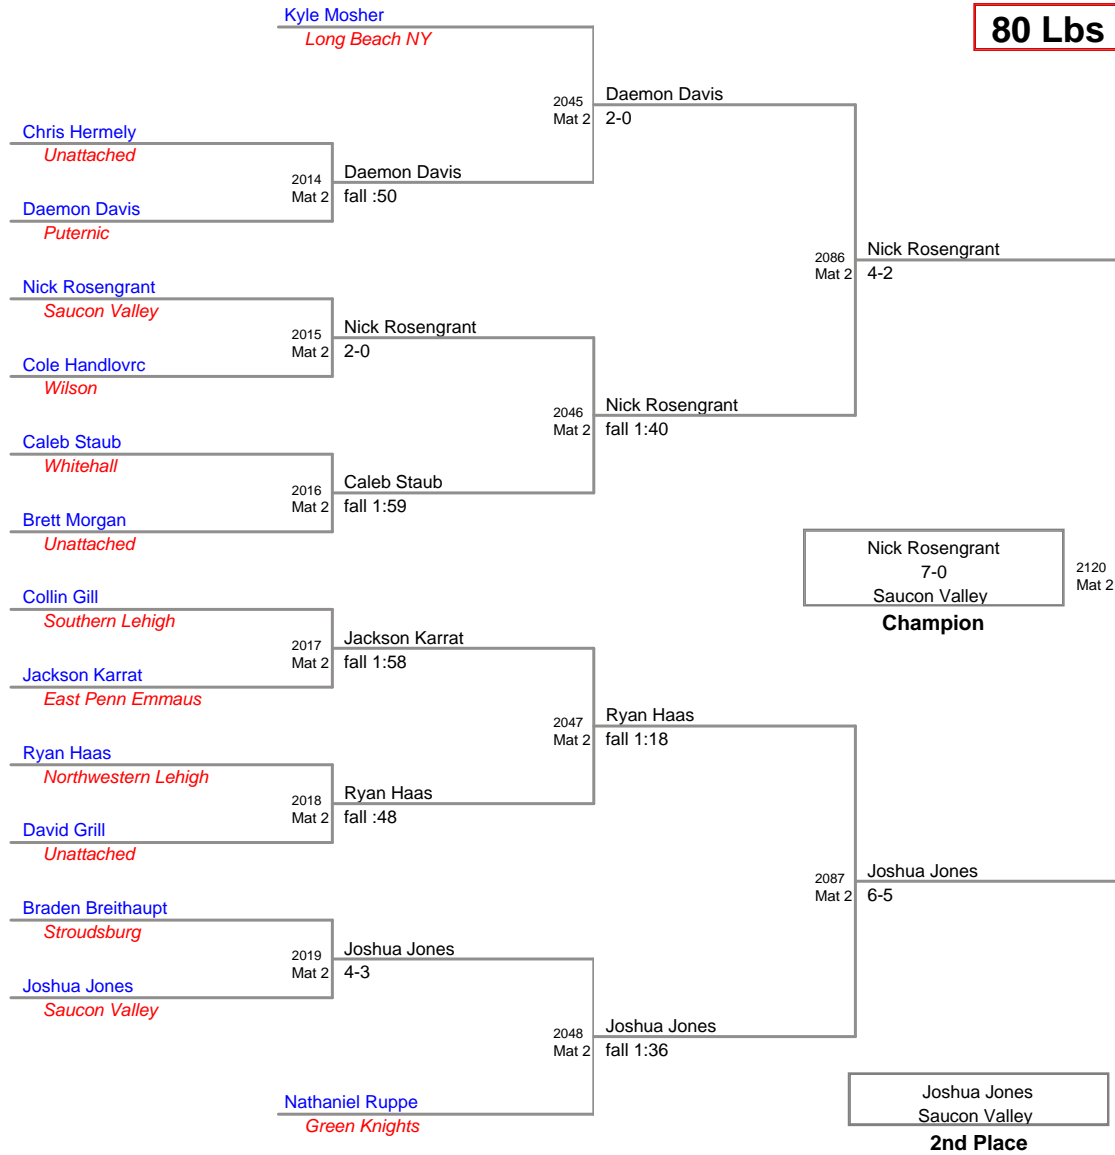

**TURKEY SLAM
Junior (on Mat 1)**

65 Lbs

**TURKEY SLAM
Junior (on Mat 2)**

70 Lbs

TURKEY SLAM
Junior (on Mat 1)

75 Lbs

**TURKEY SLAM
Junior (on Mat 2)**

80 Lbs

TURKEY SLAM
Junior (on Mat 4)

85 Lbs

TURKEY SLAM
Junior (on Mat 4)

90 Lbs

**TURKEY SLAM
Junior (on Mat 3)**

100 Lbs

TURKEY SLAM
Junior (on Mat 3)

115 Lbs

TURKEY SLAM
Junior (on Mat 2)

150 Lbs