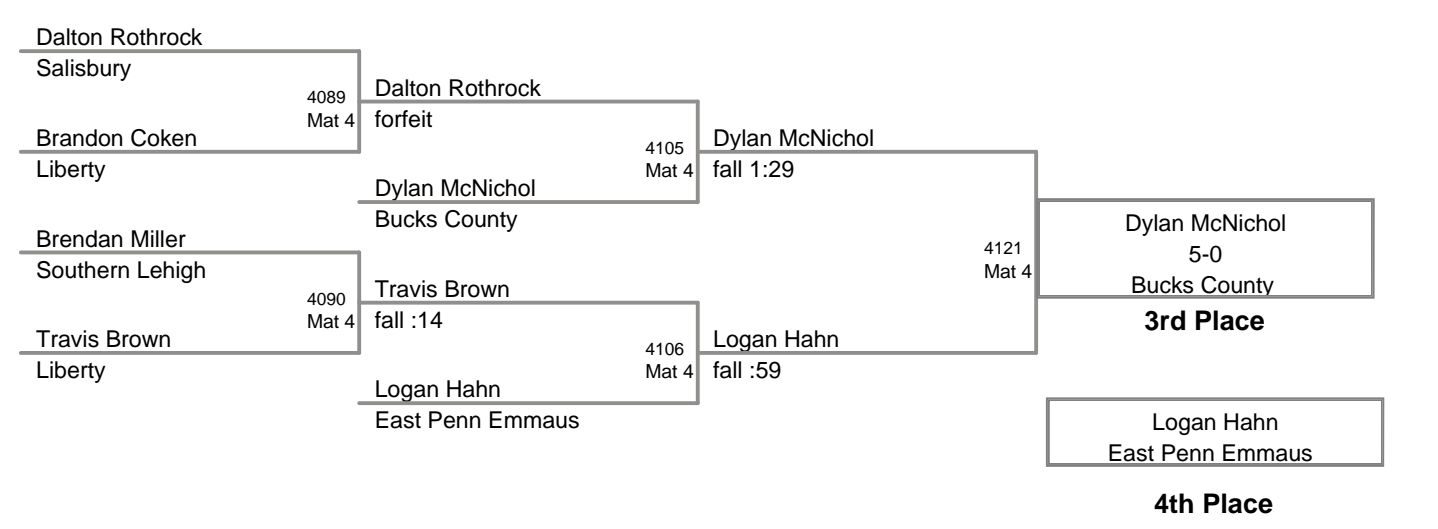

**TURKEY SLAM
Junior (on Mat 1)**

65 Lbs

**TURKEY SLAM
Junior (on Mat 2)**

70 Lbs

TURKEY SLAM
Junior (on Mat 1)

75 Lbs

**TURKEY SLAM
Junior (on Mat 2)**

80 Lbs

TURKEY SLAM
Junior (on Mat 4)

85 Lbs

TURKEY SLAM
Junior (on Mat 4)

90 Lbs

**TURKEY SLAM
Junior (on Mat 3)**

100 Lbs

TURKEY SLAM
Junior (on Mat 3)

115 Lbs

TURKEY SLAM
Junior (on Mat 2)

150 Lbs