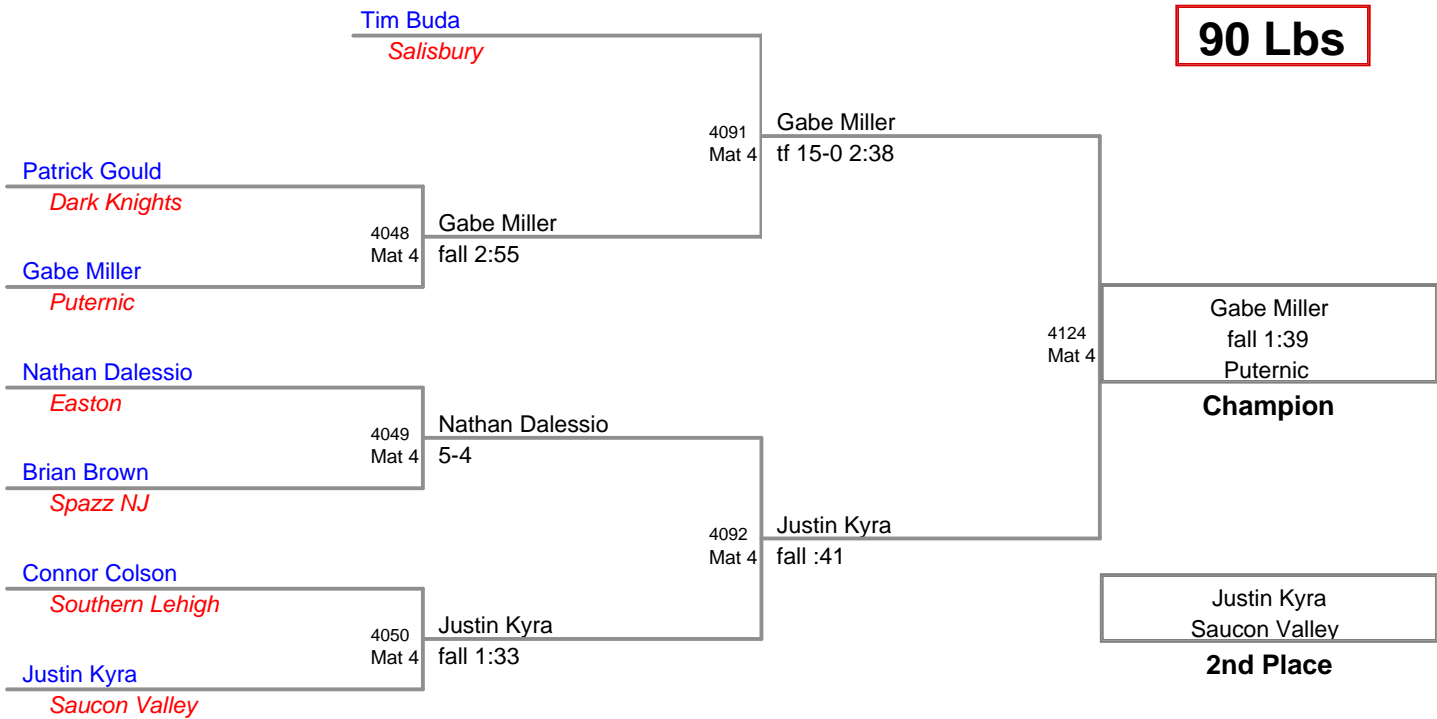

**TURKEY SLAM
Junior (on Mat 1)**

65 Lbs

**TURKEY SLAM
Junior (on Mat 2)**

70 Lbs

TURKEY SLAM
Junior (on Mat 1)

75 Lbs

**TURKEY SLAM
Junior (on Mat 2)**

80 Lbs

TURKEY SLAM
Junior (on Mat 4)

85 Lbs

TURKEY SLAM
Junior (on Mat 4)

90 Lbs

**TURKEY SLAM
Junior (on Mat 3)**

100 Lbs

TURKEY SLAM
Junior (on Mat 3)

115 Lbs

TURKEY SLAM
Junior (on Mat 2)

150 Lbs