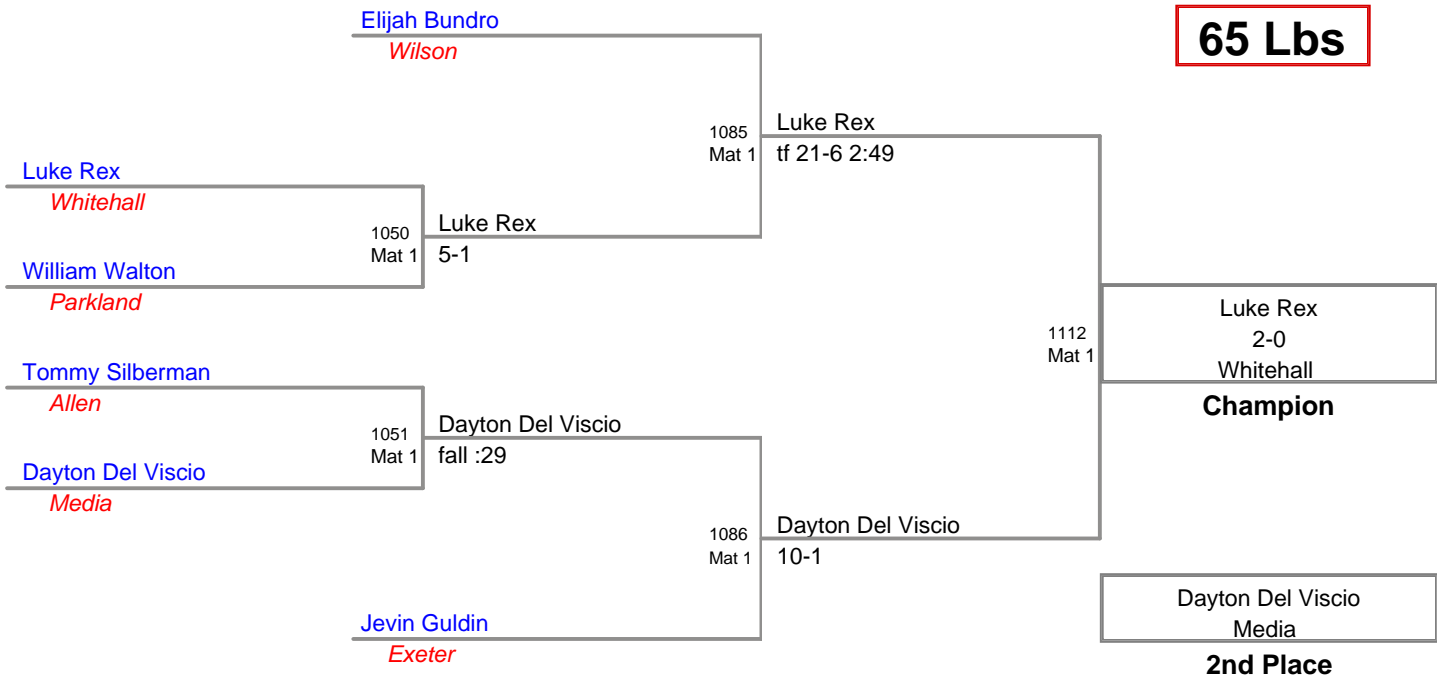

**TURKEY SLAM
Junior (on Mat 1)**

65 Lbs

**TURKEY SLAM
Junior (on Mat 2)**

70 Lbs

TURKEY SLAM
Junior (on Mat 1)

75 Lbs

**TURKEY SLAM
Junior (on Mat 2)**

80 Lbs

TURKEY SLAM
Junior (on Mat 4)

85 Lbs

TURKEY SLAM
Junior (on Mat 4)

90 Lbs

**TURKEY SLAM
Junior (on Mat 3)**

100 Lbs

TURKEY SLAM
Junior (on Mat 3)

115 Lbs

TURKEY SLAM
Junior (on Mat 2)

150 Lbs