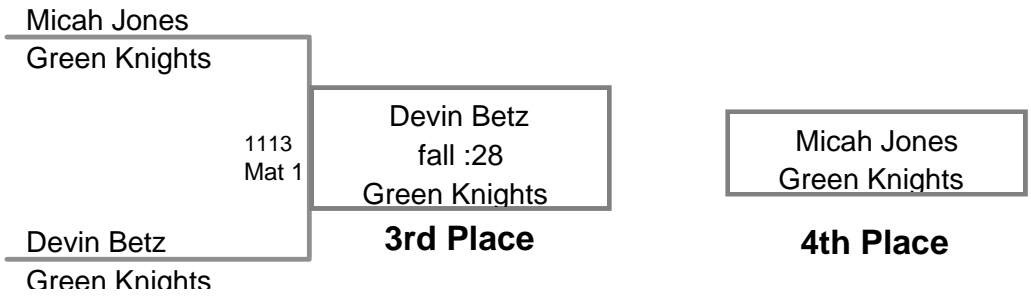

**TURKEY SLAM
Junior (on Mat 1)**

65 Lbs

**TURKEY SLAM
Junior (on Mat 2)**

70 Lbs

TURKEY SLAM
Junior (on Mat 1)

75 Lbs

**TURKEY SLAM
Junior (on Mat 2)**

80 Lbs

TURKEY SLAM
Junior (on Mat 2)

150 Lbs